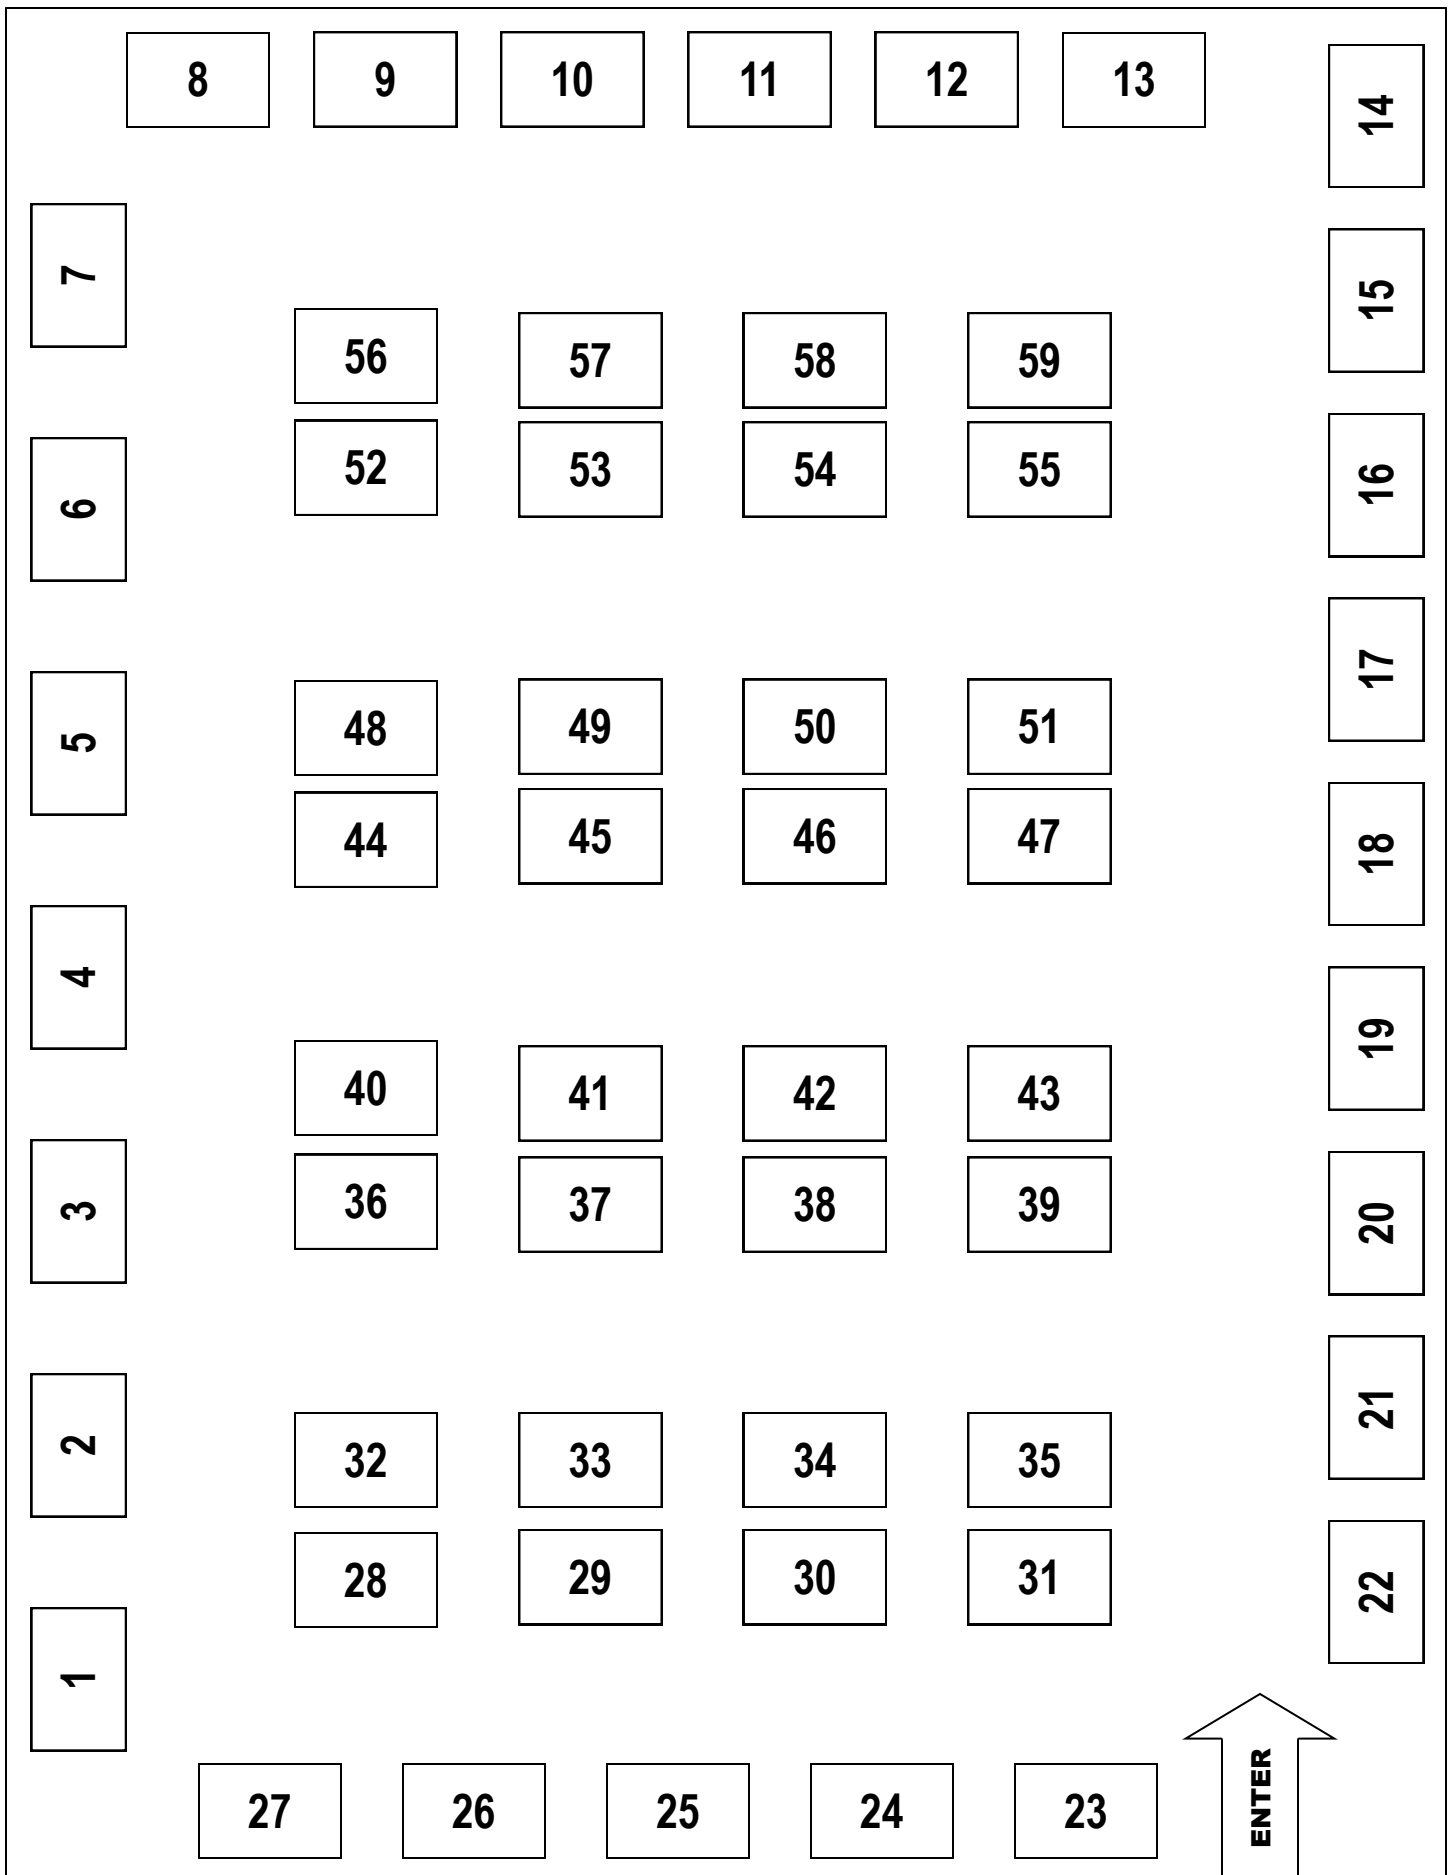

Head of the Lakes Job Fair—October 21, 2009—BALLROOM